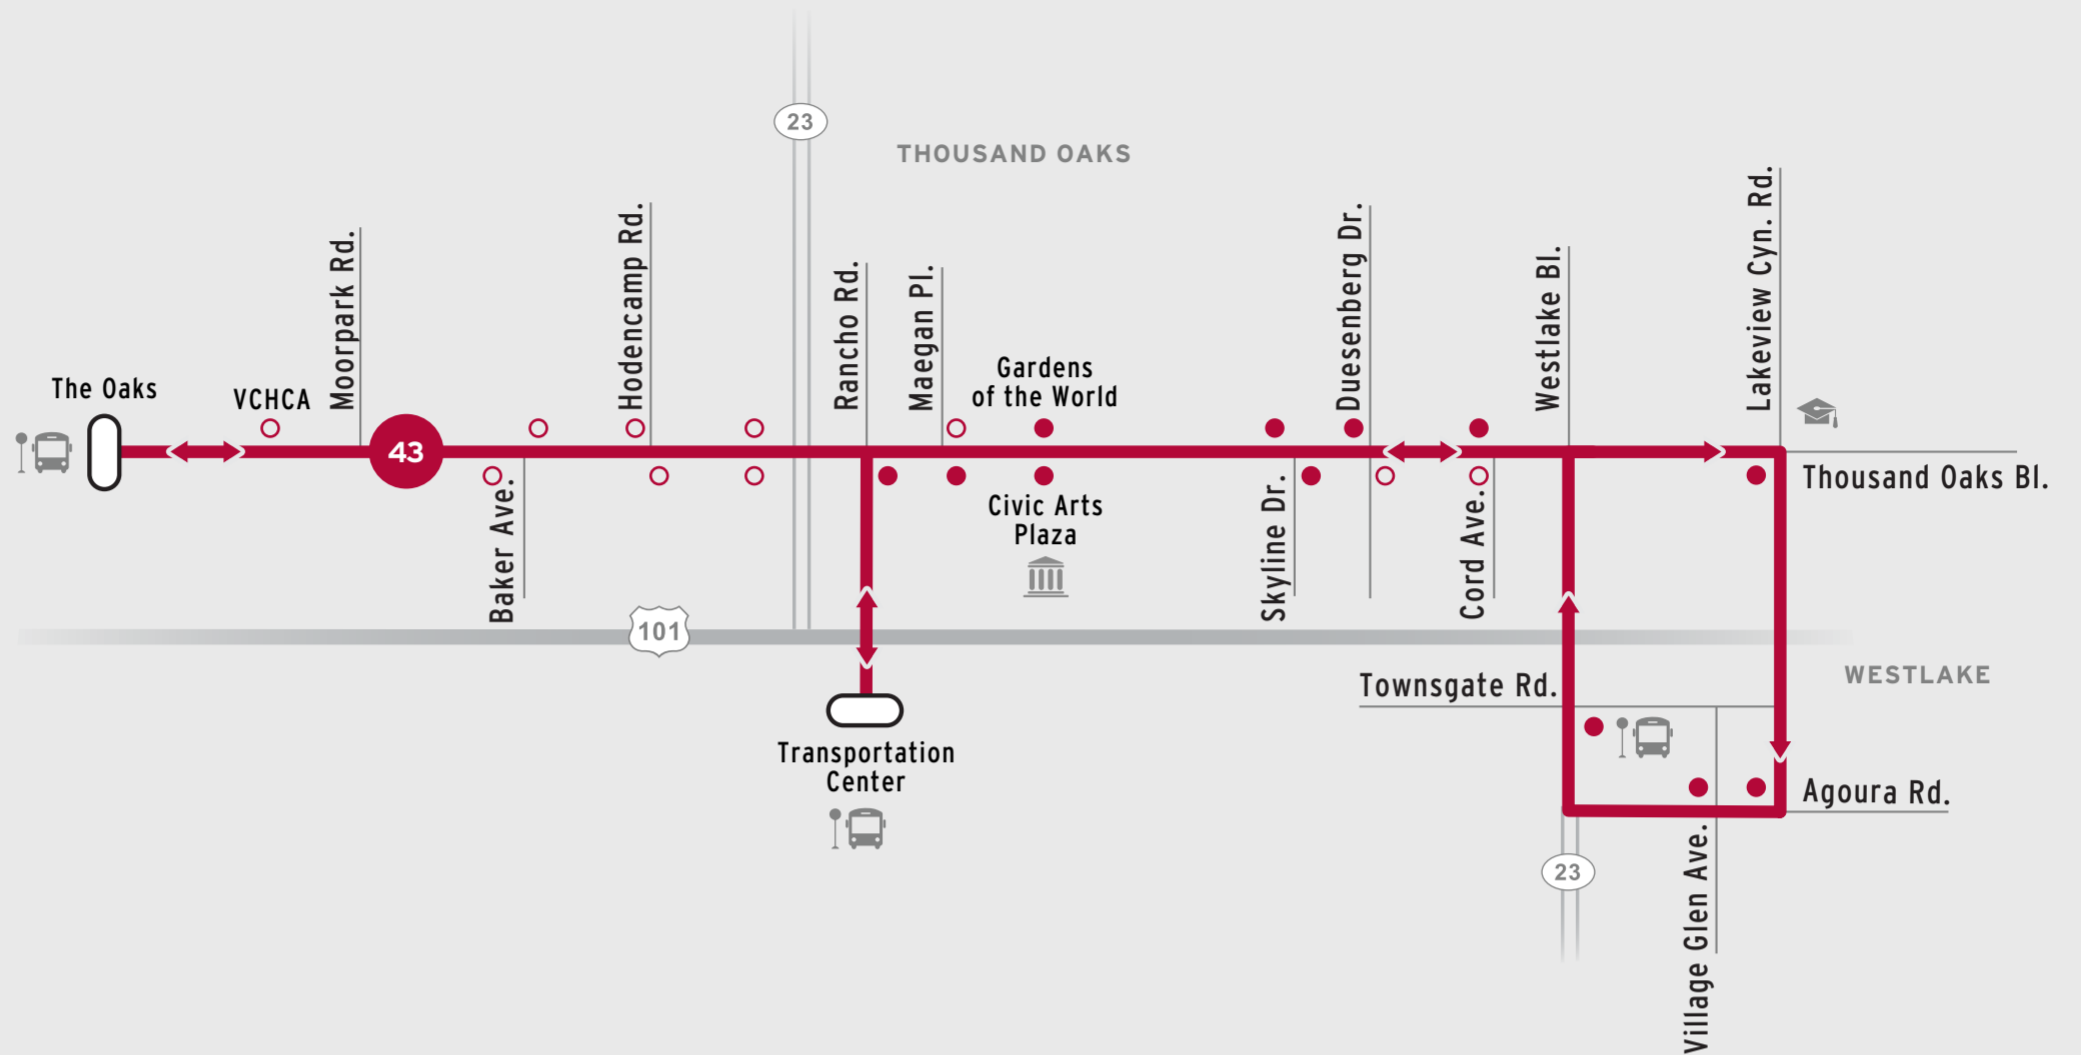

43 TOB Express

The Oaks > Transportation Center > City Hall > Westlake High School > Westlake

Key Legend

- 43 TOB Express
- School
- Transfer Locations
- City Hall
- Bus Stop
- Bus Shelter

Location	Monday - Friday		Monday - Saturday										
	6:00	7:00	8:00	9:00	10:00	11:00	12:00	1:00	2:00	3:00	4:00	5:00	6:00
Depart - The Oaks	6:00	7:00	8:00	9:00	10:00	11:00	12:00	1:00	2:00	3:00	4:00	5:00	6:00
Thousand Oaks Bl. & Baker Ave.	6:05	7:05	8:05	9:05	10:05	11:05	12:05	1:05	2:05	3:05	4:05	5:05	6:05
Thousand Oaks Bl. & Hodencamp Rd.	6:06	7:06	8:06	9:06	10:06	11:06	12:06	1:06	2:06	3:06	4:06	5:06	6:06
Thousand Oaks Bl. & 23 Freeway	6:07	7:07	8:07	9:07	10:07	11:07	12:07	1:07	2:07	3:07	4:07	5:07	6:07
Arrive - Transportation Center	6:09	7:09	8:09	9:09	10:09	11:09	12:09	1:09	2:09	3:09	4:09	5:09	6:09
Depart - Transportation Center	6:10	7:10	8:10	9:10	10:10	11:10	12:10	1:10	2:10	3:10	4:10	5:10	6:10
Thousand Oaks Bl. & Rancho Rd.	6:12	7:12	8:12	9:12	10:12	11:12	12:12	1:12	2:12	3:12	4:12	5:12	6:12
Thousand Oaks Bl. & Maegan Pl.	6:13	7:13	8:13	9:13	10:13	11:13	12:13	1:13	2:13	3:13	4:13	5:13	6:13
Civic Arts Plaza	6:14	7:14	8:14	9:14	10:14	11:14	12:14	1:14	2:14	3:14	4:14	5:14	6:14
Thousand Oaks Bl. & Skyline Dr.	6:16	7:16	8:16	9:16	10:16	11:16	12:16	1:16	2:16	3:16	4:16	5:16	6:16
Thousand Oaks Bl. & Auto Mall Dr.	6:18	7:18	8:18	9:18	10:18	11:18	12:18	1:18	2:18	3:18	4:18	5:18	6:18
Thousand Oaks Bl. & Cord Ave.	6:19	7:19	8:19	9:19	10:19	11:19	12:19	1:19	2:19	3:19	4:19	5:19	6:19
Thousand Oaks Bl. & Lakeview Cyn. Rd.	6:22	7:22	8:22	9:22	10:22	11:22	12:22	1:22	2:22	3:22	4:22	5:22	6:22
Agoura Rd. & Lakeview Cyn. Rd.	6:24	7:24	8:24	9:24	10:24	11:24	12:24	1:24	2:24	3:24	4:24	5:24	6:24
Agoura Rd. & Village Glen Ave.	6:26	7:26	8:26	9:26	10:26	11:26	12:26	1:26	2:26	3:26	4:26	5:26	6:26
Westlake Bl. & Townsgate Rd.	6:28	7:28	8:28	9:28	10:28	11:28	12:28	1:28	2:28	3:28	4:28	5:28	6:28
Thousand Oaks Bl. & Cord Ave.	6:32	7:32	8:32	9:32	10:32	11:32	12:32	1:32	2:32	3:32	4:32	5:32	6:32
Thousand Oaks Bl. & Duesenberg Dr.	6:34	7:34	8:34	9:34	10:34	11:34	12:34	1:34	2:34	3:34	4:34	5:34	6:34
Thousand Oaks Bl. & Skyline Dr.	6:36	7:36	8:36	9:36	10:36	11:36	12:36	1:36	2:36	3:36	4:36	5:36	6:36
Thousand Oaks Bl. at Gardens of the World	6:38	7:38	8:38	9:38	10:38	11:38	12:38	1:38	2:38	3:38	4:38	5:38	6:38
Thousand Oaks Bl. & Maegan Pl.	6:40	7:40	8:40	9:40	10:40	11:40	12:40	1:40	2:40	3:40	4:40	5:40	6:40
Thousand Oaks Bl. & 23 Freeway	6:42	7:42	8:42	9:42	10:42	11:42	12:42	1:42	2:42	3:42	4:42	5:42	6:42
Thousand Oaks Bl. & Hodencamp Rd.	6:43	7:43	8:43	9:43	10:43	11:43	12:43	1:43	2:43	3:43	4:43	5:43	6:43
Thousand Oaks Bl. & Baker Ave.	6:44	7:44	8:44	9:44	10:44	11:44	12:44	1:44	2:44	3:44	4:44	5:44	6:44
125 W. Thousand Oaks Bl. (VCHCA)	6:47	7:47	8:47	9:47	10:47	11:47	12:47	1:47	2:47	3:47	4:47	5:47	6:47
Arrive - The Oaks	6:49	7:49	8:49	9:49	10:49	11:49	12:49	1:49	2:49	3:49	4:49	5:49	6:49

Departures from The Oaks and Transportation Center may be delayed up to 5 minutes to make connections.

Times listed in bold are evening hours.

Stop locations in **bold** are transfer points to other services.