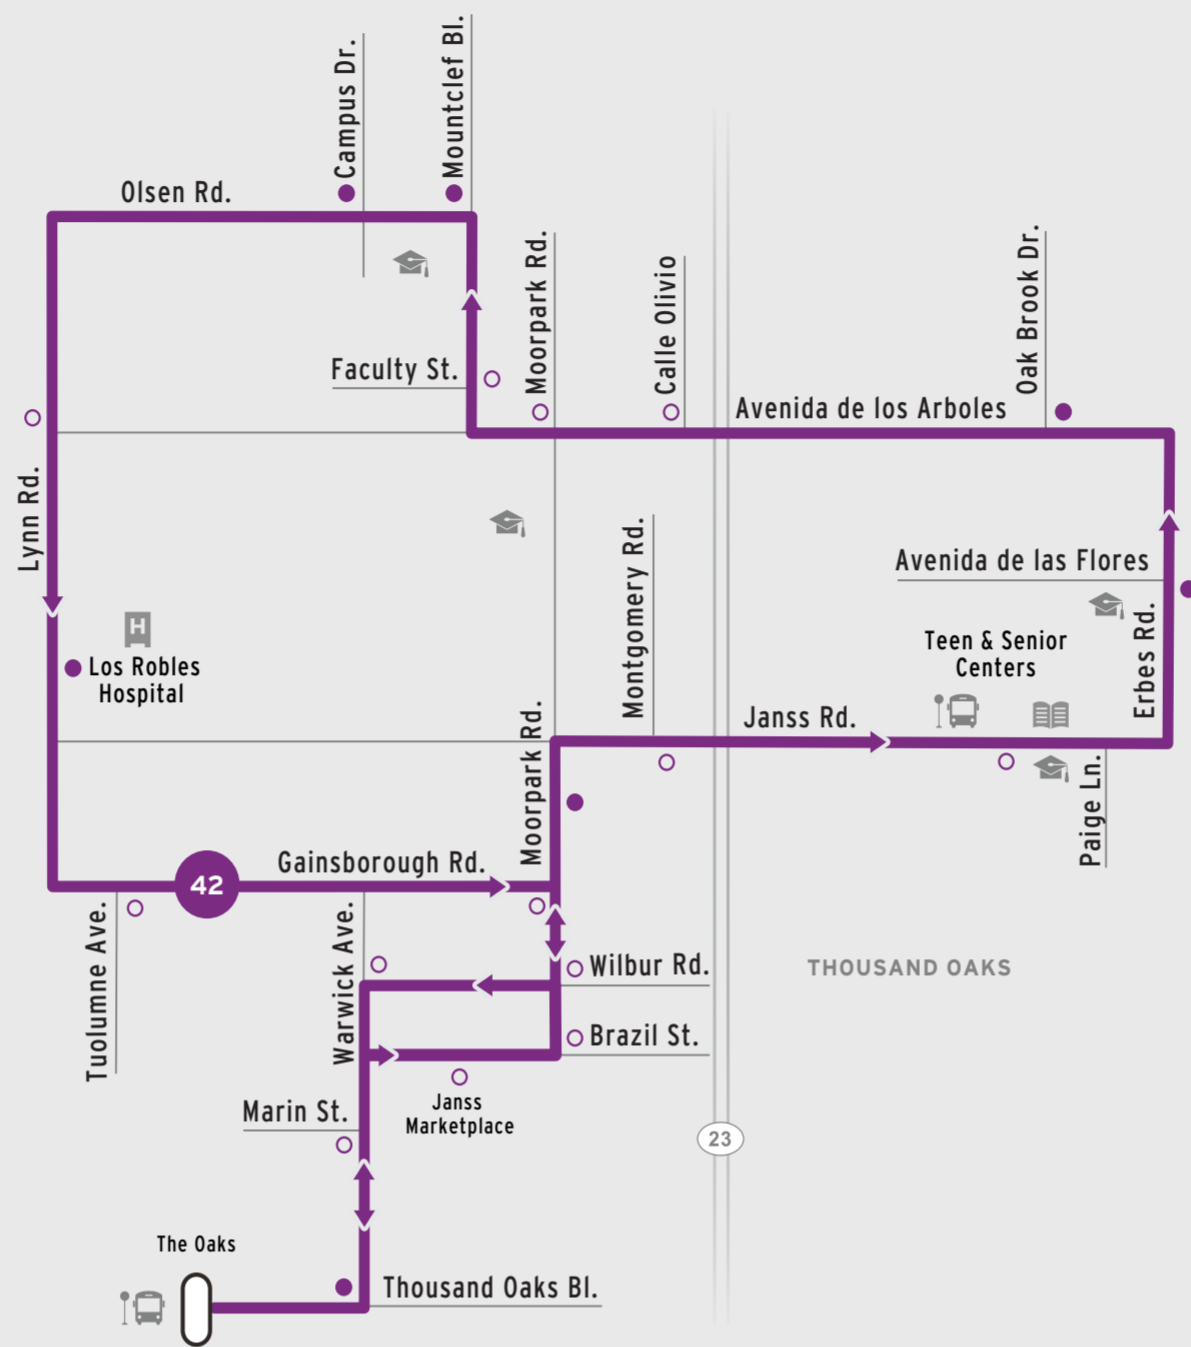

# Midtown B

The Oaks > Conejo Valley High School > Thousand Oaks High School > Cal Lutheran > Los Robles Hospital

**Key Legend**

- 42 Midtown B
- Hospital
- School
- Transfer Locations
- Library
- Bus Stop
- Bus Shelter

Departures from The Oaks may be delayed up to 5 minutes to make connections.

**Times listed in bold are evening hours.**

Stop locations in **bold** are transfer points to other services.