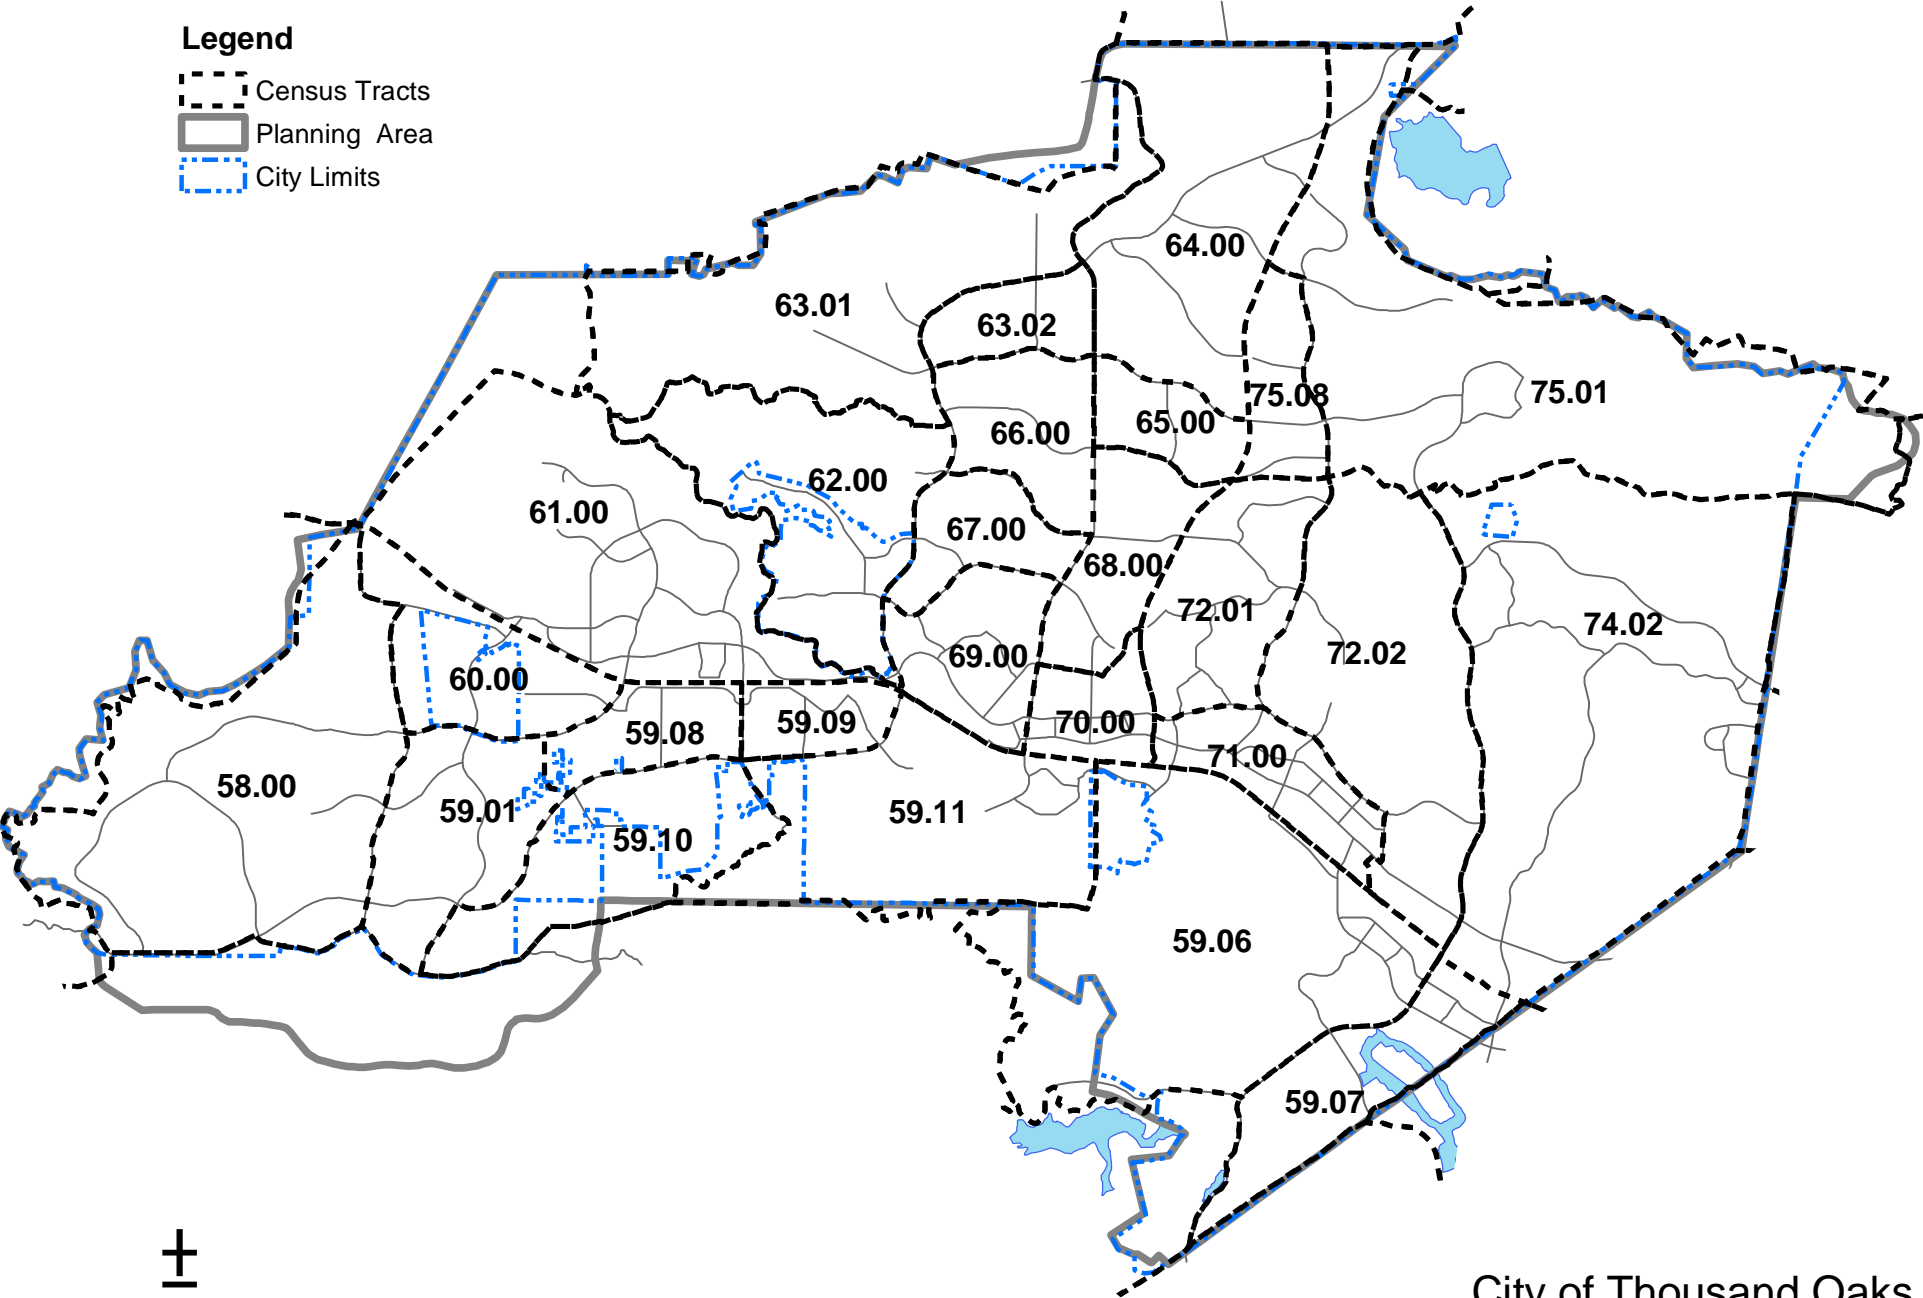

2000 Census Tracts

Legend

- Census Tracts
- Planning Area
- City Limits

City of Thousand Oaks
Community Development Department